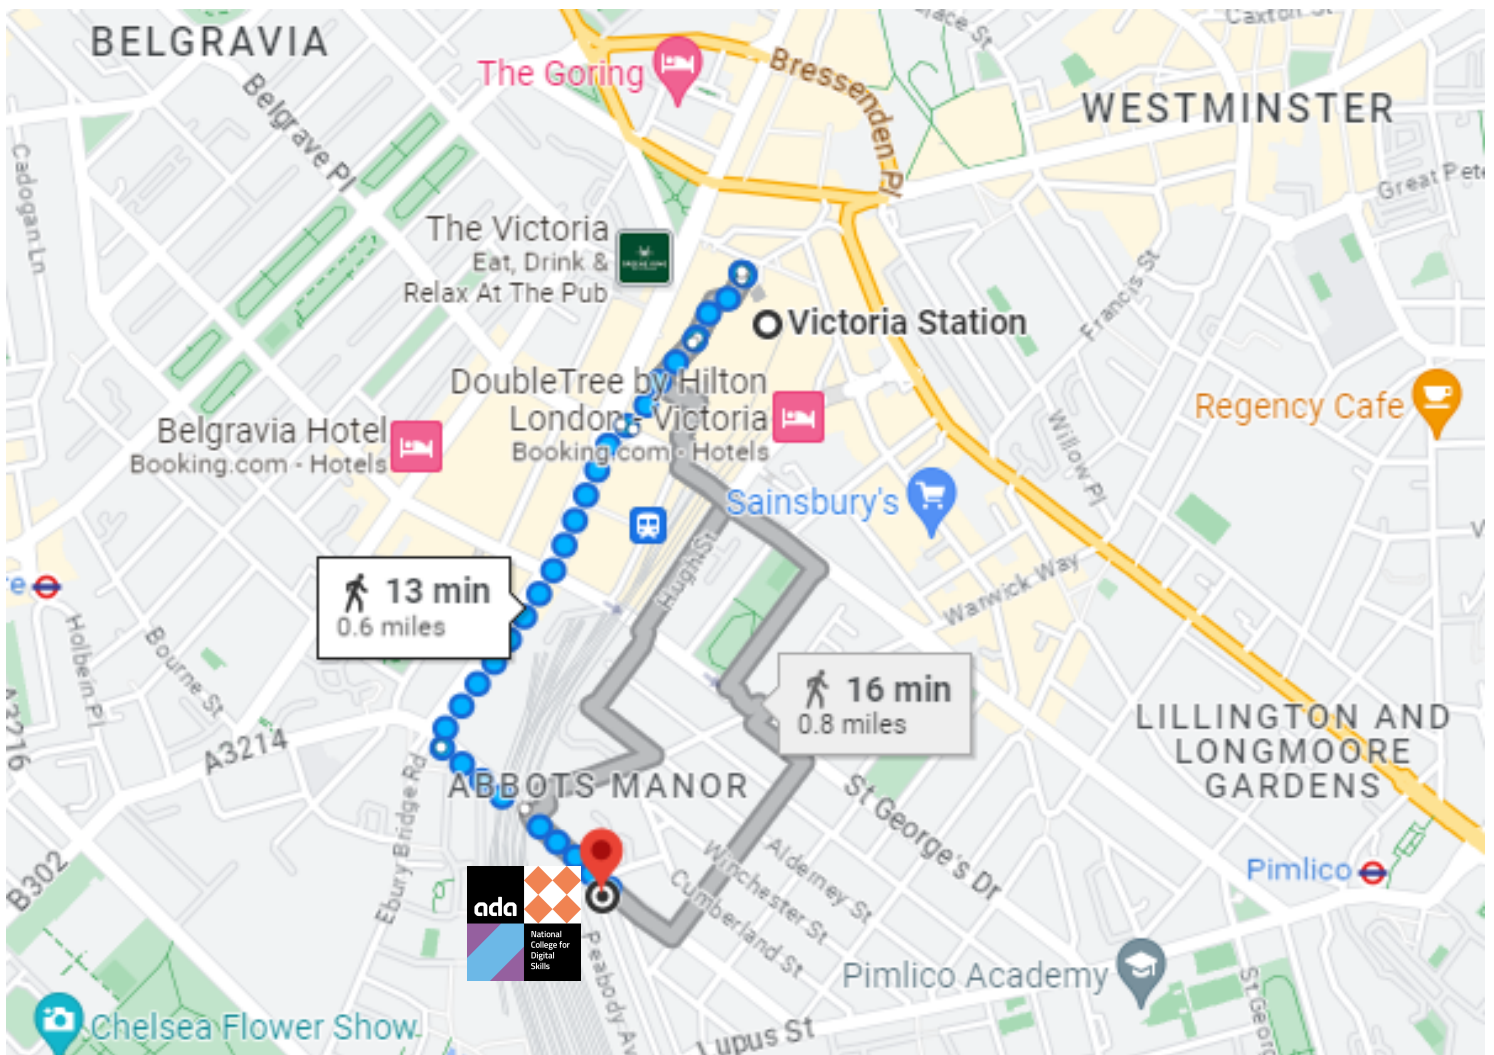

DIRECTIONS to Ada London Victoria

Directions from **Victoria Station** to Ada, the National College for Digital Skills, 1 Sutherland Street, SW1V 4LD.

Suggested Walking Route (13mins, 0.6miles)

- Walk north-east out of Victoria station
- Exit through food court
- Walk south towards Eccleston Bridge/A321
- Turn right onto Eccleston Bridge/A321
- Turn left onto Buckingham Palace Road/A3214
- Turn left onto Ebury Bridge
- At the roundabout, take the 1st exit onto Sutherland Street

Suggested Bus Route (11mins)

- Walk northeast toward Terminus Place
- Turn left onto Terminus Place
- Turn right onto Buckingham Palace Road/A3214
- Turn right onto Victoria Street/A302
- Take C10 bus from Victoria Station (Stop G) towards Canada Water
- Get off at Ebury Bridge bus stop
- Head southeast on Ebury Bridge
- At the roundabout, take the 1st exit onto Sutherland Street

DIRECTIONS

to Ada London Victoria

Directions from **Pimlico Station** to Ada, the National College for Digital Skills, 1 Sutherland Street, SW1V 4LD.

Suggested Walking Route (12mins, 0.6miles)

- Walk west on Bessborough Street/A3213 towards Rampayne Street
- Continue onto Lupus Street
- Turn right onto Sutherland Street

Suggested Bus Route (5mins)

- Walk to Pimlico Station (Stop J)
- Take C10 bus from Pimlico Station (Stop J) towards Victoria
- Get off at Westmoreland Terrace Sutherland Street bus stop

DIRECTIONS to Ada London Victoria