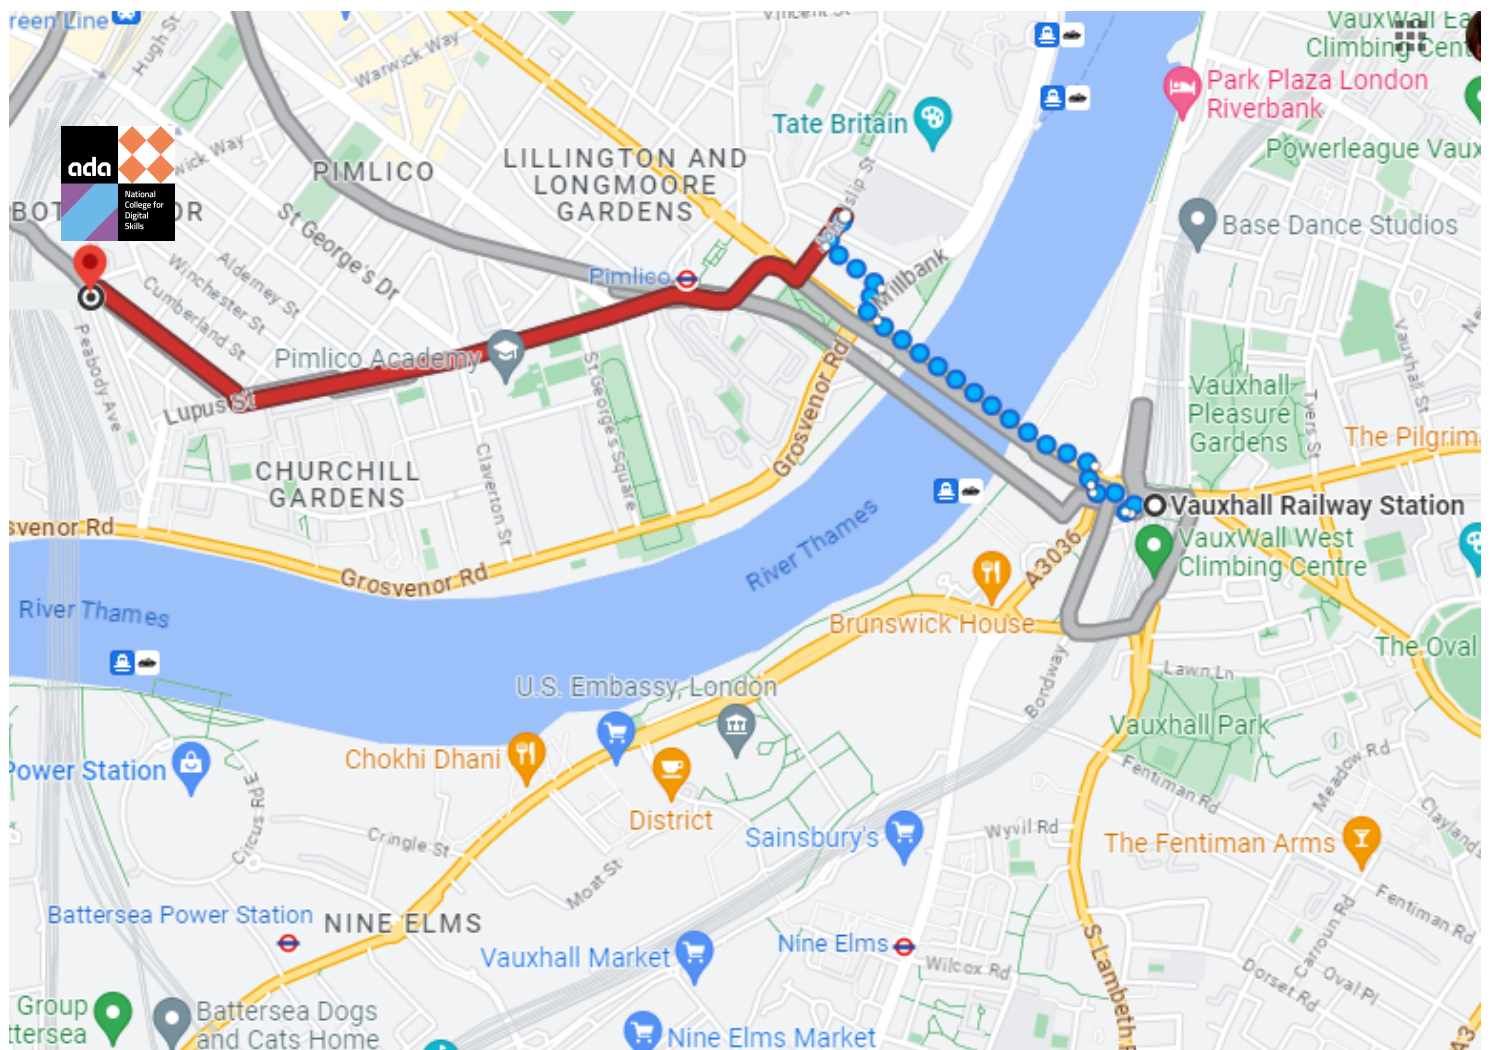

Suggested Walking and Bus Route (16mins)

- Head south out of Vauxhall Railway Station
- Turn left toward Bridgefoot/Peckham - Camberwell - Vauxhall - Westminster Hwy
- Turn right at S Lambeth Place
- Continue onto Bridgefoot/Peckham - Camberwell - Vauxhall - Westminster Hwy/A202
- Turn right toward Bridgefoot/Peckham - Camberwell - Vauxhall - Westminster Hwy/A202
- Turn left onto Bridgefoot/Peckham - Camberwell - Vauxhall - Westminster Hwy/A202
- Take the crosswalk
- Turn left onto Ponsonby Terrace
- Turn right onto John Isip Street/B326
- Take C10 bus from Chelsea College of Arts (Stop U) towards Victoria
- Get off at Westmoreland Terrace Sutherland Street bus stop