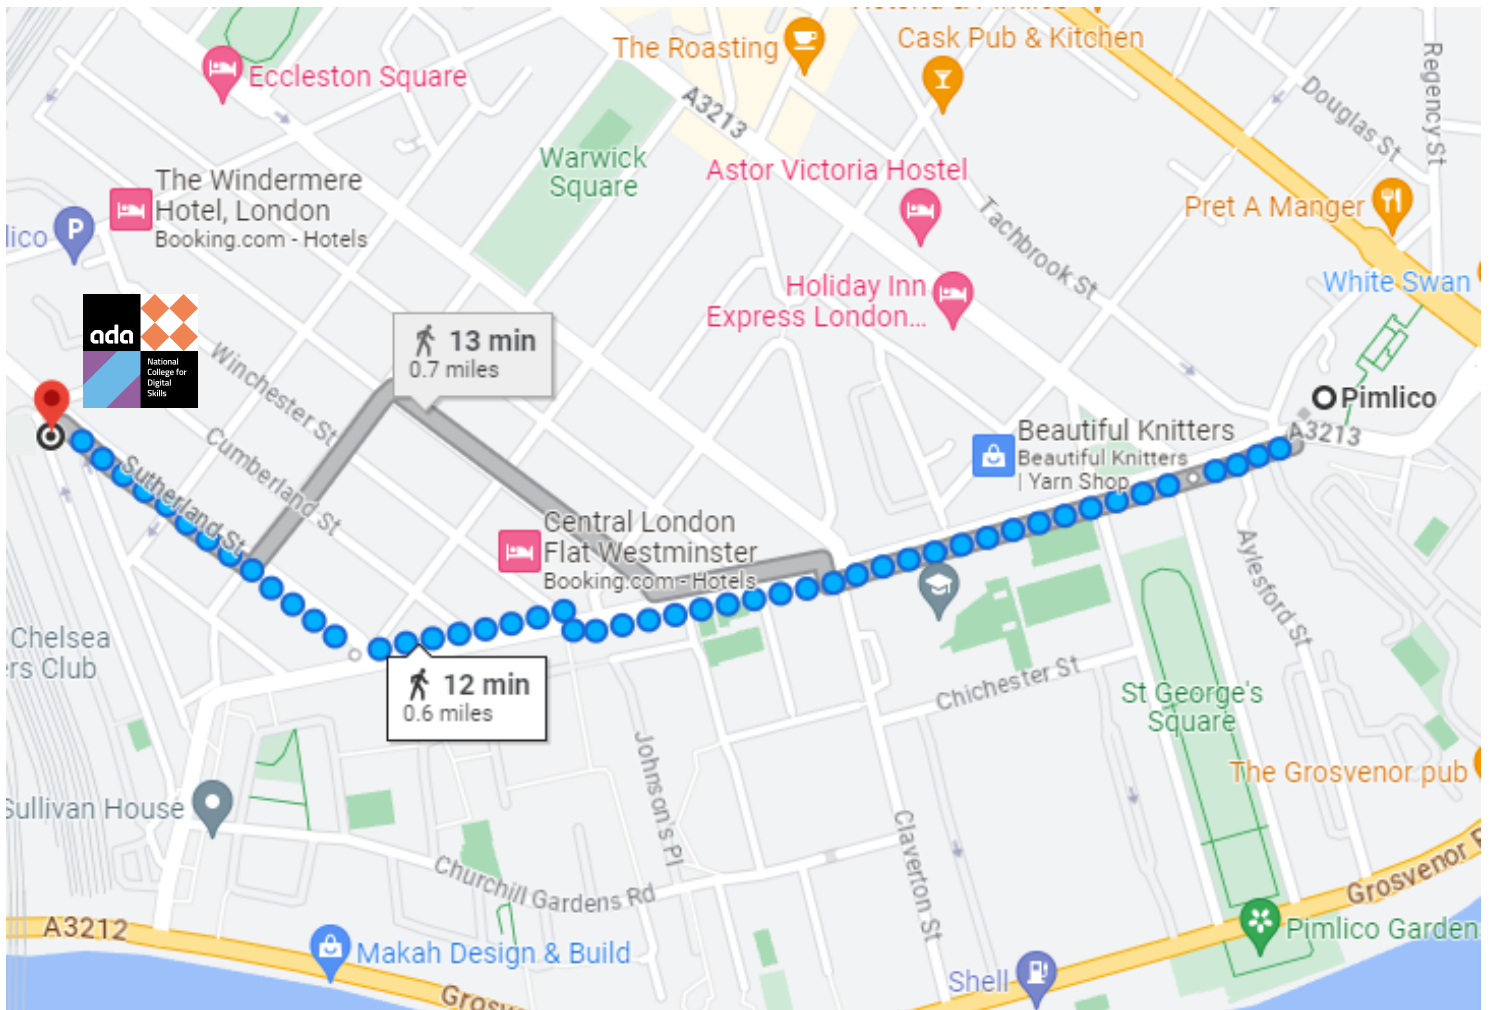

DIRECTIONS to Ada London Victoria

Directions from **Victoria Station** to Ada, the National College for Digital Skills, 1 Sutherland Street, SW1V 4LD.

Suggested Walking Route (13mins, 0.6miles)

- Walk north-east out of Victoria station
- Exit through food court
- Walk south towards Eccleston Bridge/A321
- Turn right onto Eccleston Bridge/A321
- Turn left onto Buckingham Palace Road/A3214
- Turn left onto Ebury Bridge
- At the roundabout, take the 1st exit onto Sutherland Street

Suggested Bus Route (11mins)

- Walk northeast toward Terminus Place
- Turn left onto Terminus Place
- Turn right onto Buckingham Palace Road/A3214
- Turn right onto Victoria Street/A302
- Take C10 bus from Victoria Station (Stop G) towards Canada Water
- Get off at Ebury Bridge bus stop
- Head southeast on Ebury Bridge
- At the roundabout, take the 1st exit onto Sutherland Street

DIRECTIONS

to Ada London Victoria

Directions from **Pimlico Station** to Ada, the National College for Digital Skills, 1 Sutherland Street, SW1V 4LD.

Suggested Walking Route (12mins, 0.6miles)

- Walk west on Bessborough Street/A3213 towards Rampayne Street
- Continue onto Lupus Street
- Turn right onto Sutherland Street

Suggested Bus Route (5mins)

- Walk to Pimlico Station (Stop J)
- Take C10 bus from Pimlico Station (Stop J) towards Victoria
- Get off at Westmoreland Terrace Sutherland Street bus stop

DIRECTIONS to Ada London Victoria